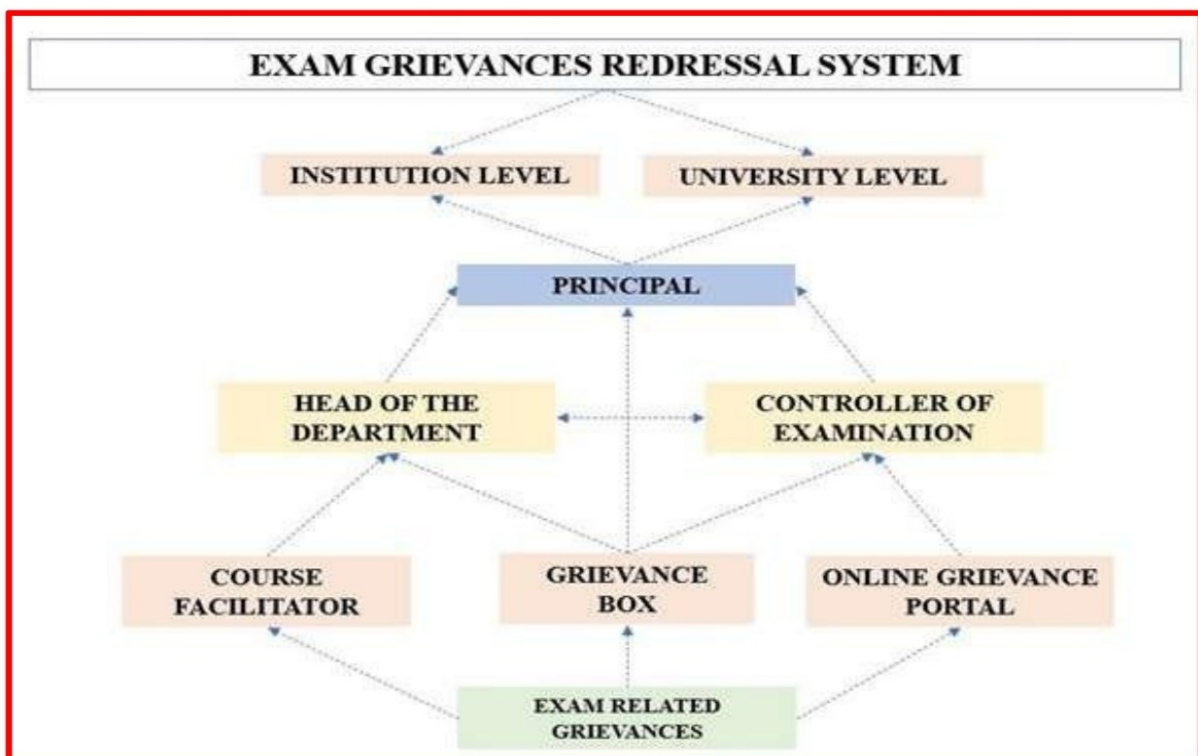

Mechanism of Internal External Assessment

Rajkiya Mahavidyalaya Amori (Champawat) has an efficient mechanism of internal and external assessment which is transparent in the conduct and also in the rectification of grievances with the Examination Committee. The grievances are solved with utmost priority in a time-bound manner. The institution strictly follows the guidelines of the affiliated university while conducting the internal assessment and end-semester examinations.

Broadly, there are two assessments:

- (1) Comprehensive External Examination (CEE)
- (2) Continuous Internal Assessment (CIA).

Rajkiya Mahavidyalaya Amori (Chamapwat)