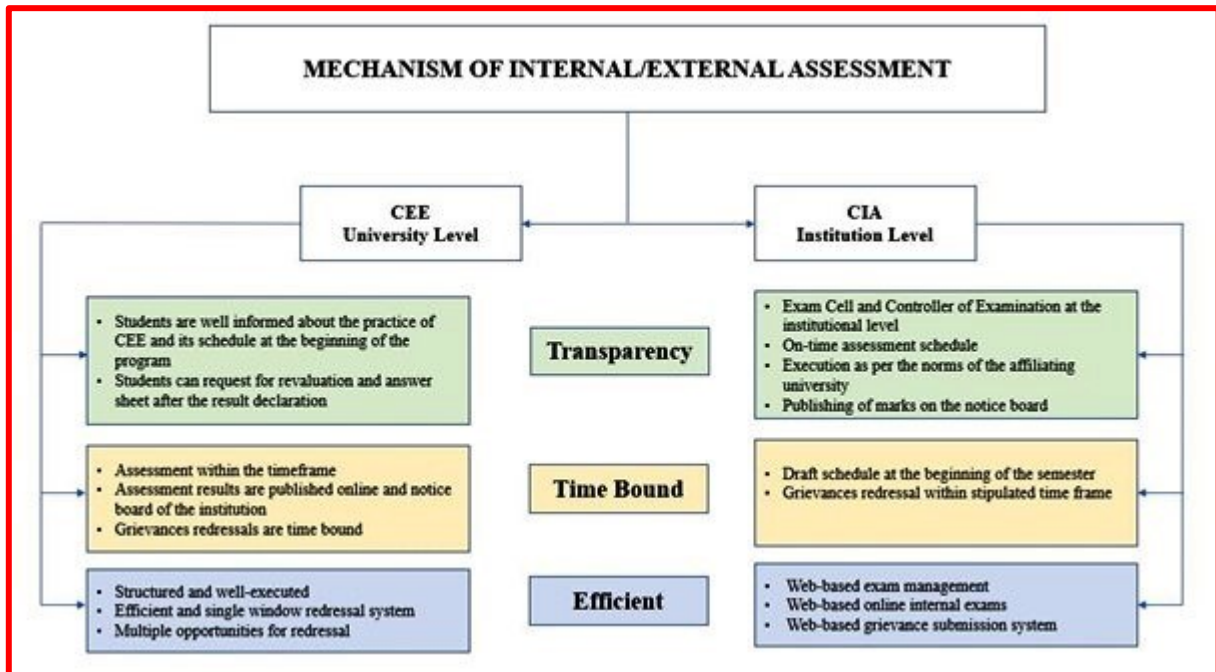

Mechanism of Internal External Assessment

Rajkiya Mahavidyalaya Amori (Champawat) has an efficient mechanism of internal and external assessment which is transparent in the conduct and also in the rectification of grievances with the Examination Committee. The grievances are solved with utmost priority in a time-bound manner. The institution strictly follows the guidelines of the affiliated university while conducting the internal assessment and end-semester examinations.

Broadly, there are two assessments:

- (1) Comprehensive External Examination (CEE)
- (2) Continuous Internal Assessment (CIA).

Rajkiya Mahavidyalaya Amori (Chamapwat)